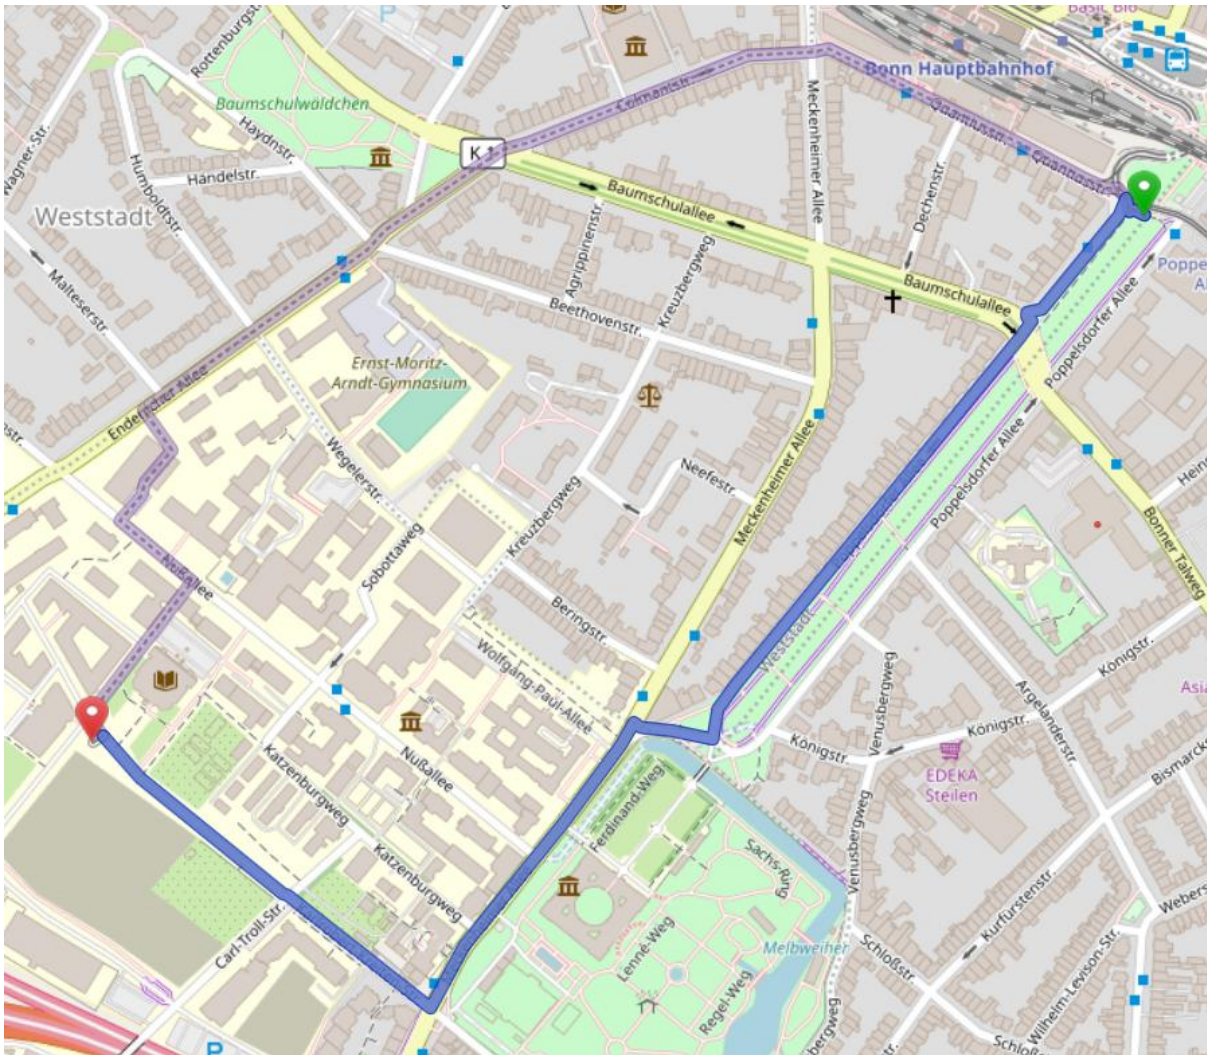

Walk from Bonn-Central Railway Station to b-it building

© Openstreetmap contributors